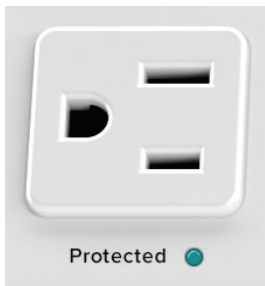

FlexCharge™ 4

Personal desktop power

FlexCharge4

Personal desktop power

esi

universally mounts under worksurfaces

two AC outlets with
built in surge protection
indicator light

two quick charge
USB-A ports

Product specs

- Two AC outlets: 15A, 125V, 60Hz
- Two quick-charge USB-A ports: 3.1A, 5V
- Universal mounting bracket that allows for a desk clamp, 2.0" grommet, or under worksurface mount
- Meets spill-protection criteria
- 8.0' power cord
- UL and cUL listed
- Meets CSA C22.2 No269 surge protection guidelines.
- Indicator light illuminates when built-in surge protection is active
 - If the light is not illuminated, please contact Customer Service.
- Warranty: 5 yr.